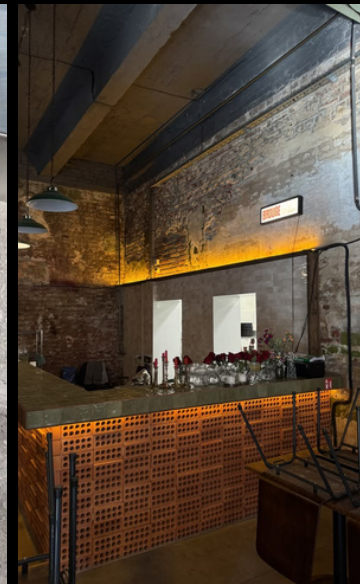

TRAINMORE 3.0
HOST DESK

TRAINMORE 3.0
SOCIAL

TRAINMORE 3.0
RED ELEMENTS

Color of the Year 2025
PANTONE®

Mocha Mousse
17-1936

TRAINMORE 3.0
GRAPHICS & INSTALLATIONS

TRAINMORE 3.0
MIRRORS

TRAINMORE 3.0
BATHROOMS & LOCKER ROOMS